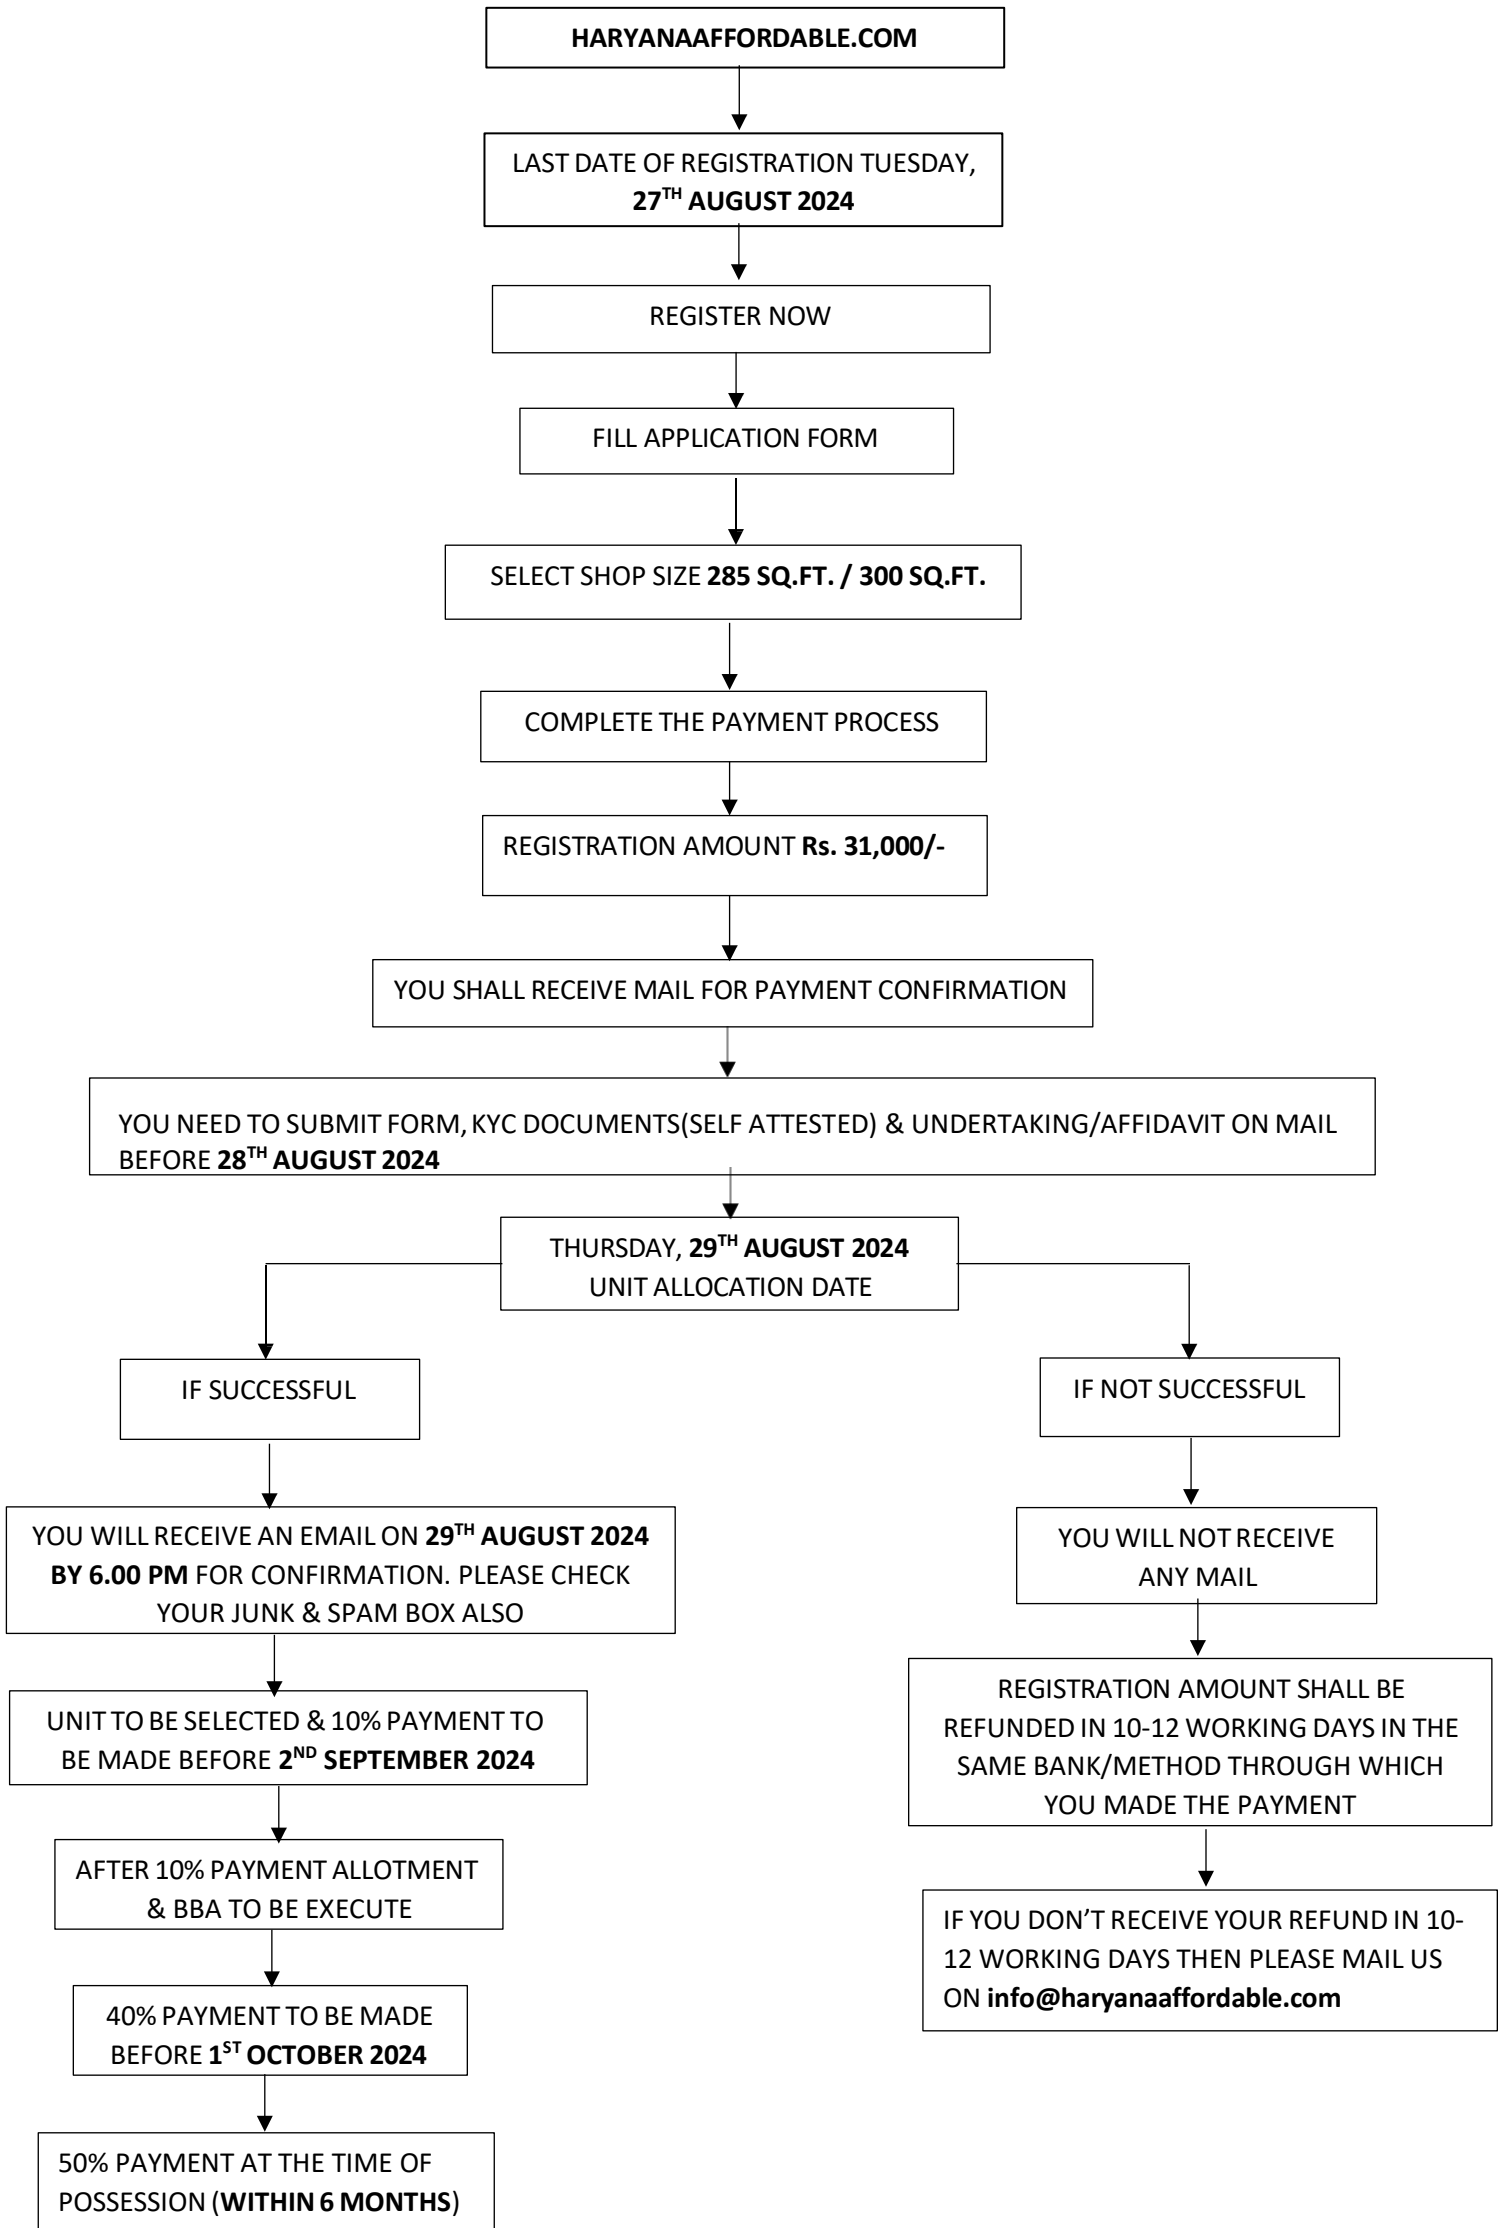

# FLOW CHART

REGARDS : [WWW.HARYANA AFFORDABLE.COM](http://WWW.HARYANA AFFORDABLE.COM)

HELPLINE NO. +91 7982701310